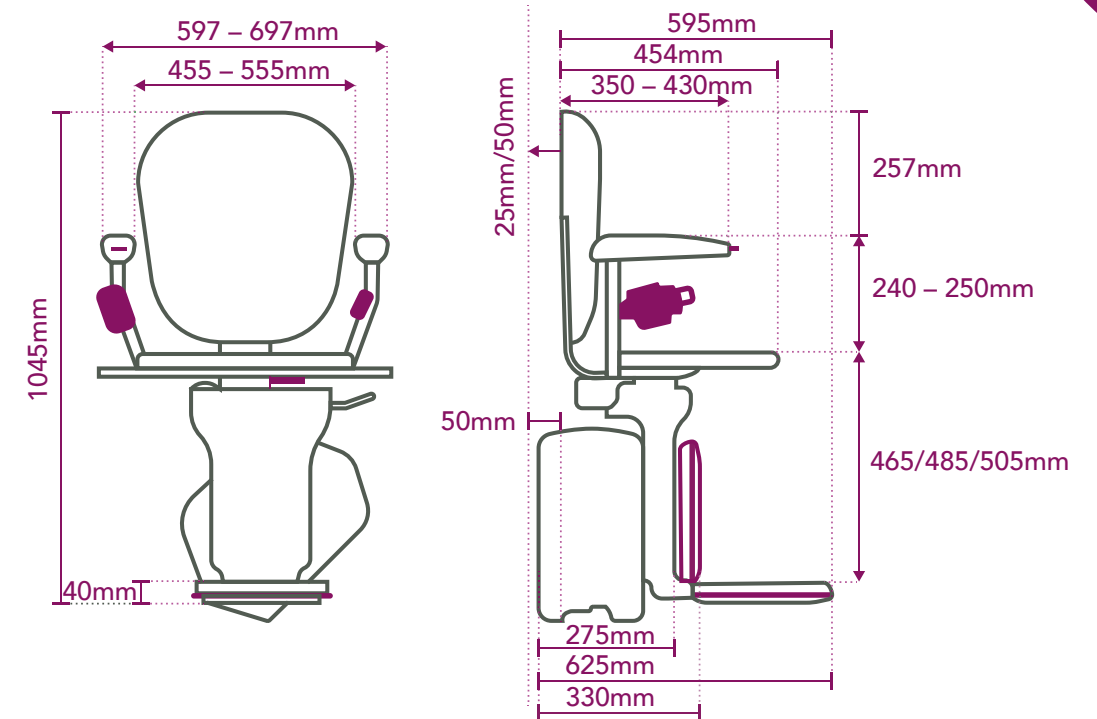

- 3** Your chair will be fully adjusted to your size and shape at installation, so, all you need to do is sit comfortably in the chair, engage the seat belt and you are ready.

- 4** To operate your stairlift, simply use the ergonomic joystick in the armrest and lightly press in the direction you wish to travel.

- 5** Once you have arrived the powered swivel will turn the chair, and when it finishes, unbuckle and safely step off. If your lift has a manual swivel, use the lever situated under the seat to swivel the seat.

## PLATINUM HORIZON SPECIFICATION

<b>SPEED:</b>	120mm/s (0.12m/s) Maximum
<b>DRIVE:</b>	Rack & Pinion
<b>WEIGHT CAPACITY:</b>	140kg / 22St / 265 lbs
<b>STAIRCASE INCLINE:</b>	Up to 62°
<b>OPERATION:</b>	Arm mounted Ergo Joystick/Toggle Switch or Infrared or Radio remote call and sends.
<b>CERTIFICATION:</b>	BS EN 81:40 Machinery Directive 2006/42/EC
<b>SEAT SWIVEL:</b>	Manual Swivel as Standard / 1-way Power Swivel Option
<b>FOOTPLATE:</b>	Manual lever link on carriage
<b>SEAT HEIGHT:</b>	Adjustable to 465mm / 485mm / 505mm seat to footplate.
<b>SEAT VARIATIONS:</b>	Ergo standard backrest with Ergo standard and Ergo Plus seat pad options.
<b>SAFETY:</b>	Safety edges on footplate and carriage Over-speed governor Electro-magnetic Motor brake Retractable Reel Seat belt Interlocked swivel seat